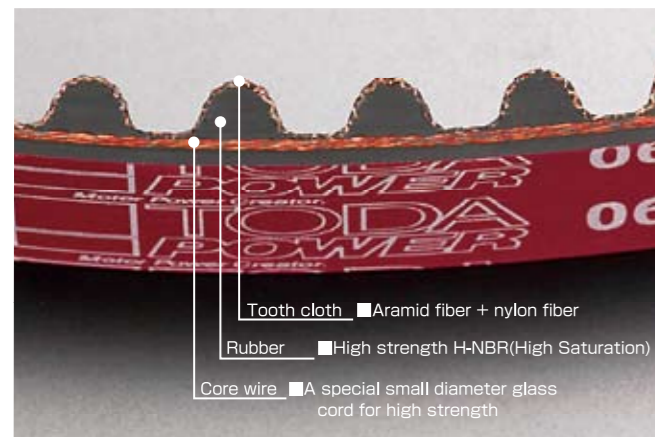

# HIGH POWER TIMING BELT

Ride of Dreams TODA POWER PRODUCTS

- One Make
- Camshaft
- Piston
- Timing Belt
- Gasket
- Injection
- Flywheel
- Gear Box
- Ex Manifold
- Damper
- Tuning

## High Power Timing Belt

With using up-rated valve springs and high lift cams as well as being driven under more arduous sports driving conditions the additional stress placed on the original OEM cam belt are considerable. These additional stresses lead to among other things increased stretch degradation resulting in inaccurate valve timing as well as reduced durability.

TODA High Power Timing Belts are designed from high quality materials to give improved durability as well as reduced stretch degradation.

### Toda high power timing belt structure.