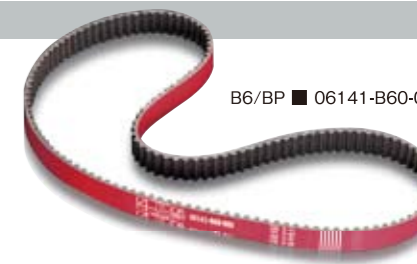

B6/BP ■ 06141-B60-000

MITSUBISHI

MITSUBISHI High Power Timing Belt

Type	Age	Engine type	Genuine P/N	TODA P/N	Price	Belt size
CD9A						
CE9A	93/12~94/08					
CE9A	94/09~					
CN9A						
CP9A						
CR9W	00/01~					
CT9A						
E33A	87/08~92/03					
E38A	87/09~92/03					
E39A	87/08~92/03					
E39A	87/09~92/03	4G63	MD327394	06141-4G6-300	¥16,000	153RU29
N13W	91/01~97/03					
N13W	94/09~97/03					
N23W	91/01~97/03					
N23WG	91/01~97/03					
N23WG	94/09~97/03					
N33W	91/04~97/09					
N43W	91/04~97/09					
N43W	95/05~97/09					
N73WG	94/09~97/03					
Balancer belt		4G63	MD182295	15118-4G6-300	¥6,000	65YU13